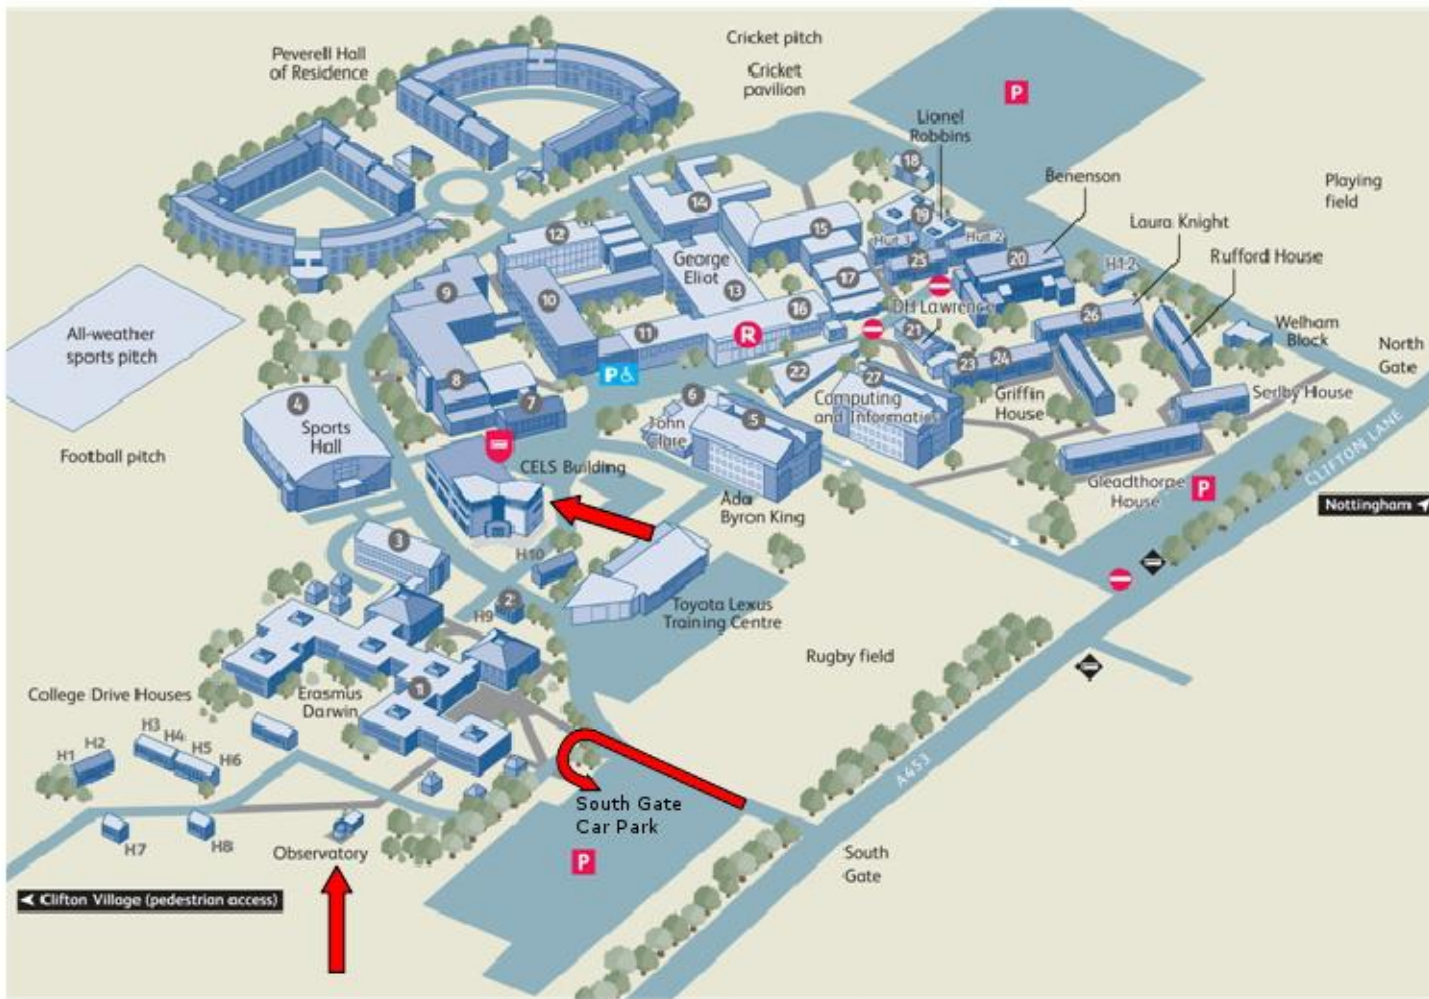

Clifton campus

- One-way
- Pedestrian walkway
- General parking
- Disabled parking
- Main reception
- Bus stops
- Unilink bus stop
- No entry

- Accommodation Services
- Audio Visual Services
- Bank
- Bookshop
- Café Eliot
- Careers Service
- School of Biomedical and Natural Sciences Catalysis and Nanoscience Laboratory
- Centre for Asia-Pacific Studies
- Central IT Resources
- Finance Office
- Fitness Gym

- Health Centre (Clifton)
- Imaging & Display Research Facility
- K Block
- Language Centre
- Lecture Theatres
- Library
- Main Hall
- Maintenance
- Media Wing
- Muslim Prayer Facilities
- Reprographics
- Sports Hall

- Squash Courts
- Student Support Services
- Supermarket
- The Point Bar and Diner
- Students' Union
- Students' Union Bar
- Students' Union Fitness Gym

- Schools
- School of Arts and Humanities (Also see City site map)
- School of Biomedical and Natural Sciences
- School of Computing and Informatics
- School of Education