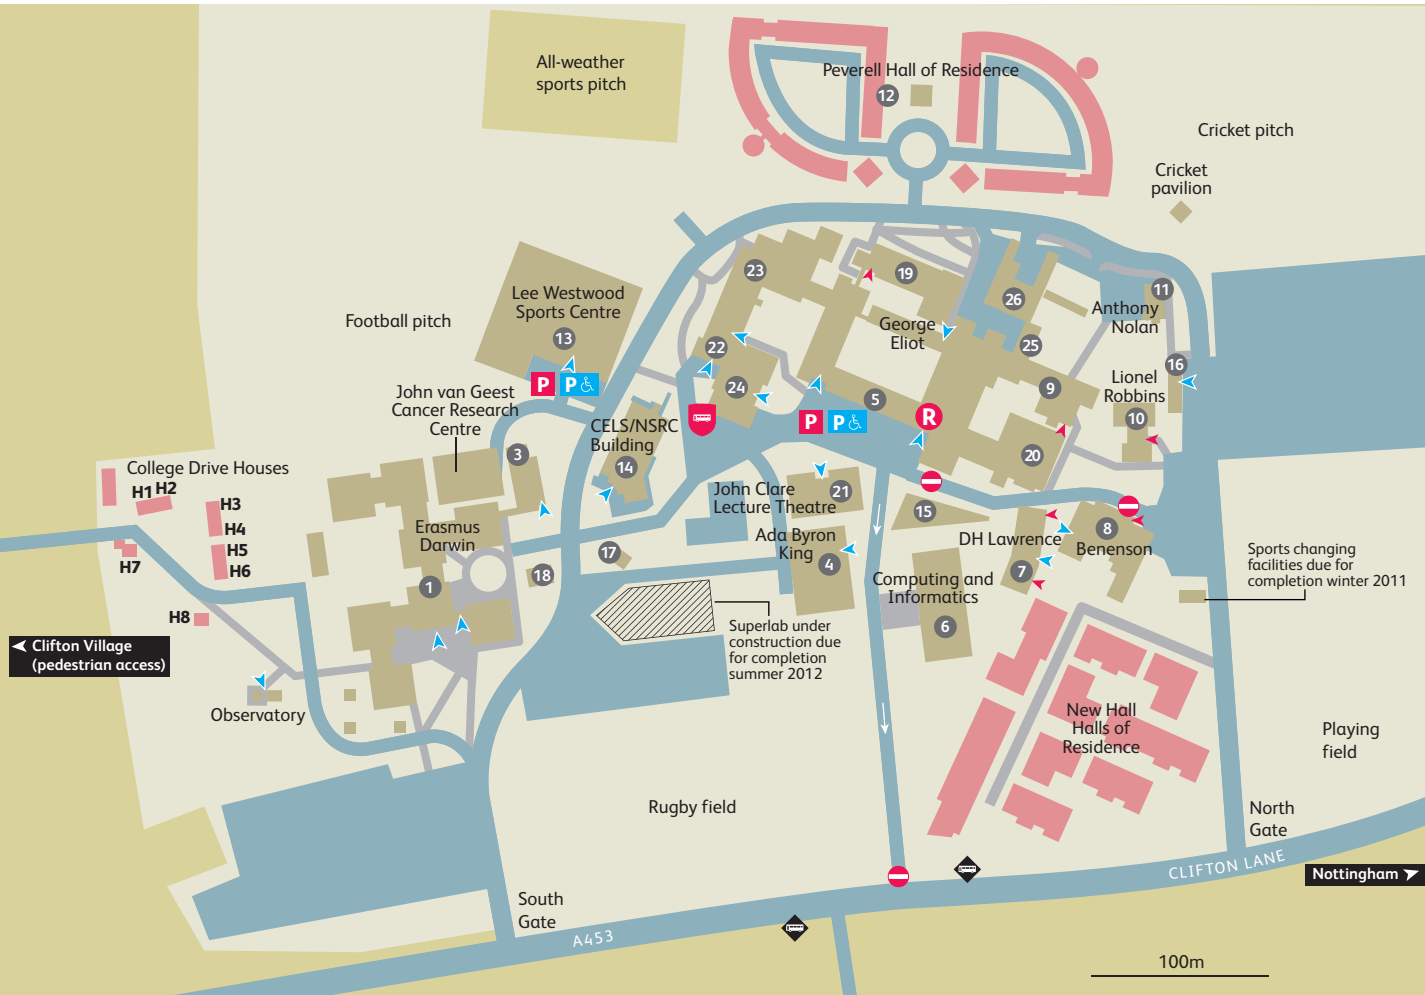

# Clifton campus

Ada Byron King	4
Anthony Nolan Trust Research Centre	11
Benenson building	8
Bookshop	15
Café Eliot	5
Career Development Centre	9
Catalysis and Nanoscience lab	16
CELS building	14
Computing and Informatics building	6
Crime Scene Training Facility	17
DH Lawrence	7
Erasmus Darwin building	1
Finance Office	9
George Eliot building	5
Graduate School	14
Gymnasium	24
Health Centre	9
Imaging and Display Research Facility	18
Interdisciplinary Biomedical Research Centre	3
John Clare building	21
Language Centre	19
Lecture theatres	3 5 21
Library	22
Lionel Robbins building	10
Main Hall	5
Maintenance	26
Muslim Prayer facilities	25
Peverell Hall of Residence	12
Print Shop	5
Sports Centre	13
Student Support Services	9
Supermarket	7
The Place – Spirituality and Well-being	25
The Point bar and diner	8
The Student Centre	9
Students' Union	8
Students' Union bar	8
Well-being Room	25

<b>Schools</b>	
<b>School of Arts and Humanities</b>	5 20
<b>School of Education</b>	4 10
<b>School of Science and Technology</b>	1 3 6 11 16 17 18

One-way	Main reception
Pedestrian walkway	Student residences
Visitor parking	University buildings
Disabled parking	Bus stops
Entrance	No entry
Entrance with wheelchair access	Unlink bus stop