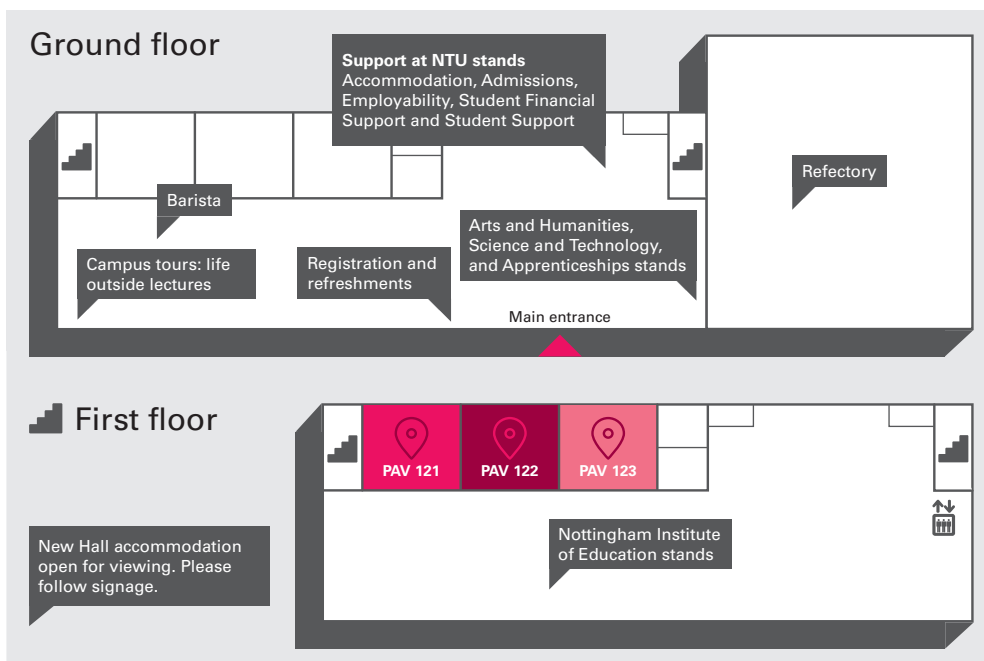

Postgraduate Open Event

Clifton Campus | Tuesday 14 June

🕒 Timetable

What's on?	4:00 pm	4:15 pm	4:30 pm	4:45 pm	5:00 pm	5:15 pm	5:30 pm	5:45 pm	6:00 pm	6:15 pm	6:30 pm
Arts and Humanities, Science and Technology and Apprenticeships stands	📍 Ground floor Pavilion foyer										
Campus tours: life outside lectures	📍 Ground floor Pavilion foyer										
Nottingham Institute of Education stands	📍 Pavilion Level 1										
Health and Allied Professions stands	📍 Health and Allied Professions Centre Foyer										
Finance and Scholarships talk	📍 PAV 121										
Primary Education talk	📍 PAV 122										
Secondary Education talk	📍 PAV 123										
Post-Compulsory Education talk	📍 PAV 123										
MSc Paramedic Science talk	📍 HAP 204										
	Event closes										

📍 Map

Our subject stands will be grouped by school in the Pavilion building

Pavilion building, Clifton Campus

Health and Allied Professions Centre