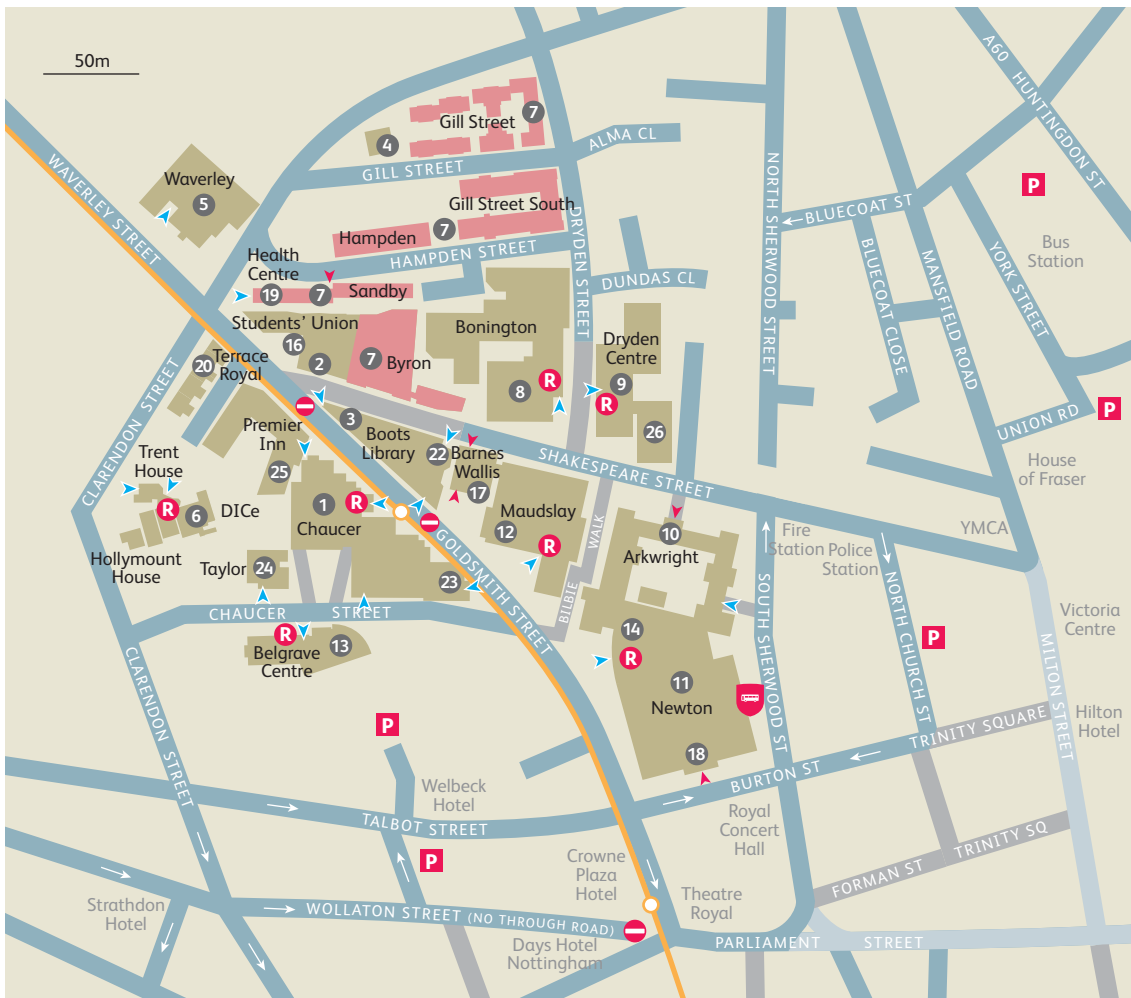

# City site

<b>Schools</b>	
Nottingham Business School .....	11
Nottingham Law School .....	1
School of Social Sciences .....	1
School of Art & Design .....	5 8
School of Architecture, Design and the Built Environment .....	10 12
School of Arts and Humanities .....	23
School of Education .....	12

One-way street	Main reception
Pedestrian street	Student residences
Buses, taxis, cyclists and blue badge only	University buildings
Public car parks	Tram route and stops
Entrance	No entry
Entrance with wheelchair access	Go2 Uni bus stop