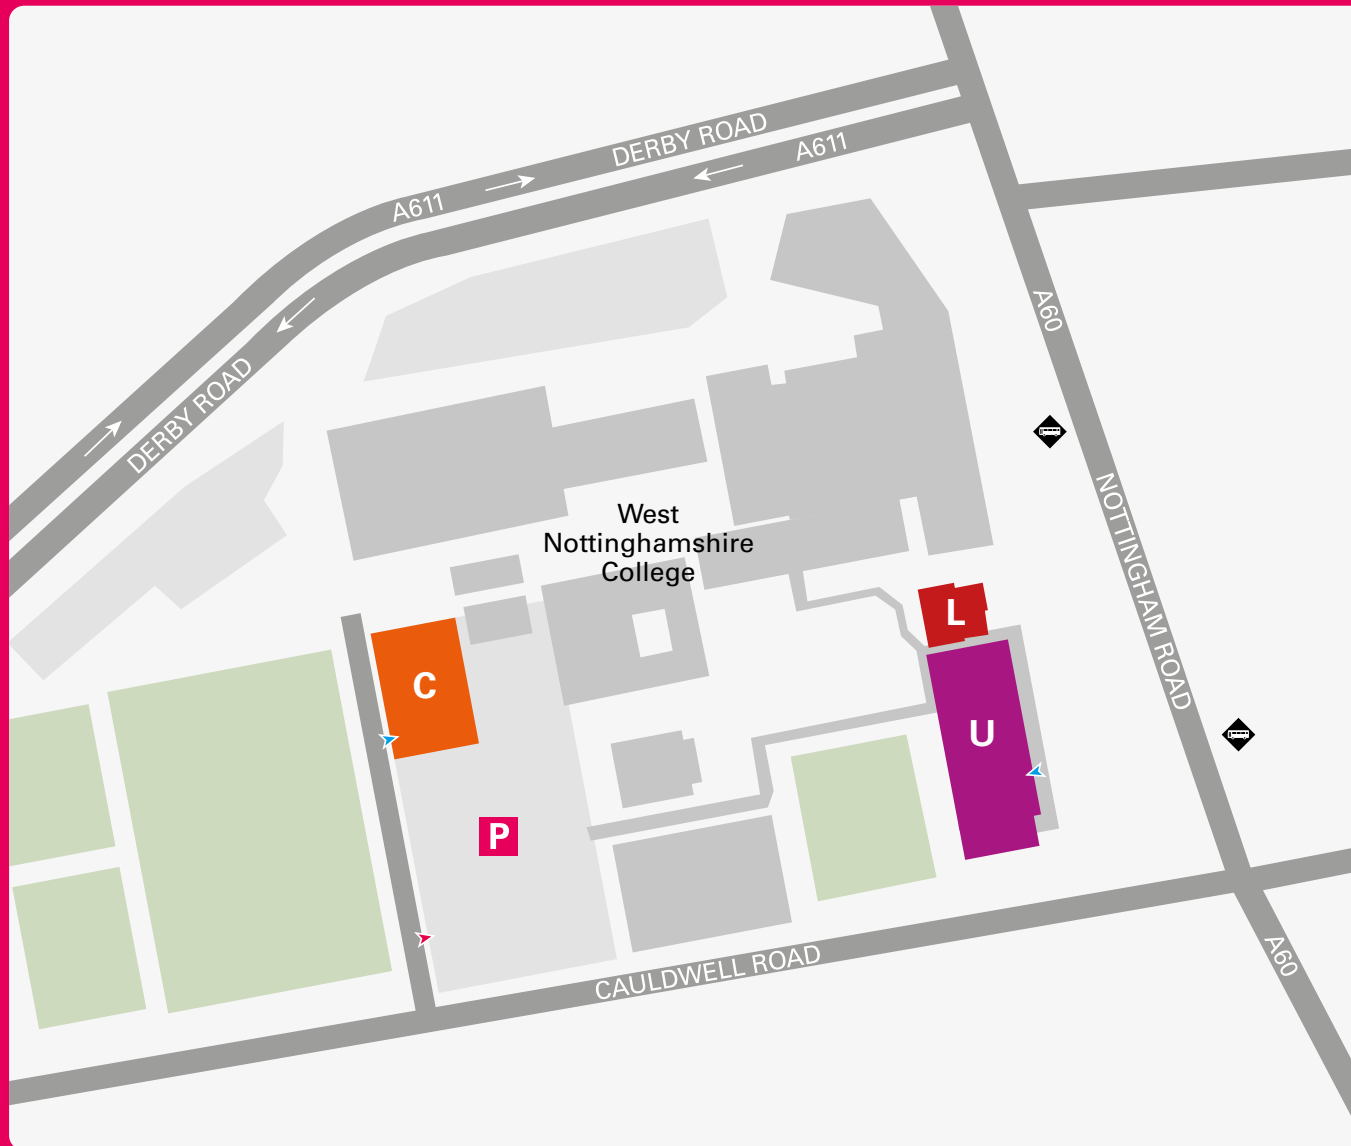

Talks

Talk	Time	Location	Map ref.
What NTU in Mansfield can do for you	4.15 – 4.45 pm	University Centre: Lecture theatre 001	U
	Repeated at: 5.45 – 6.15 pm		

Subject taster sessions 4.45 – 7.30 pm

Subject	Room	Location	Map ref.
Ambulance Technician Practice	TLC002	Teaching and Learning Centre	C
Architecture and Civil Engineering	TLC010 & TLC011	Teaching and Learning Centre	C
Computer Science	TLC101	Teaching and Learning Centre	C
Construction	TLC010 & TLC011	Teaching and Learning Centre	C
Criminal Justice	MUC108	University Centre	U
Early Childhood	MUC006	University Centre	U
Education	MUC006	University Centre	C
Engineering	TLC010 & TLC011	Teaching and Learning Centre	C
Nursing	TLC014	Teaching and Learning Centre	C
Paramedicine	TLC002	Teaching and Learning Centre	C
Social Work	MUC106	University Centre	U
Sport Science	MUC102 & MUC103	University Centre	U
Working with Children, Young People and Families	MUC106	University Centre	U
Youth Work	MUC106	University Centre	U

NTU in Mansfield site map

Use this map to make your way around our Mansfield Hub.

Key

- U** University Centre
- C** Teaching and Learning Centre
- L** Library
- College buildings
- Entrance
- Entrance with wheelchair access
- P** Car park
- Pedestrian walkway
- Bus stops