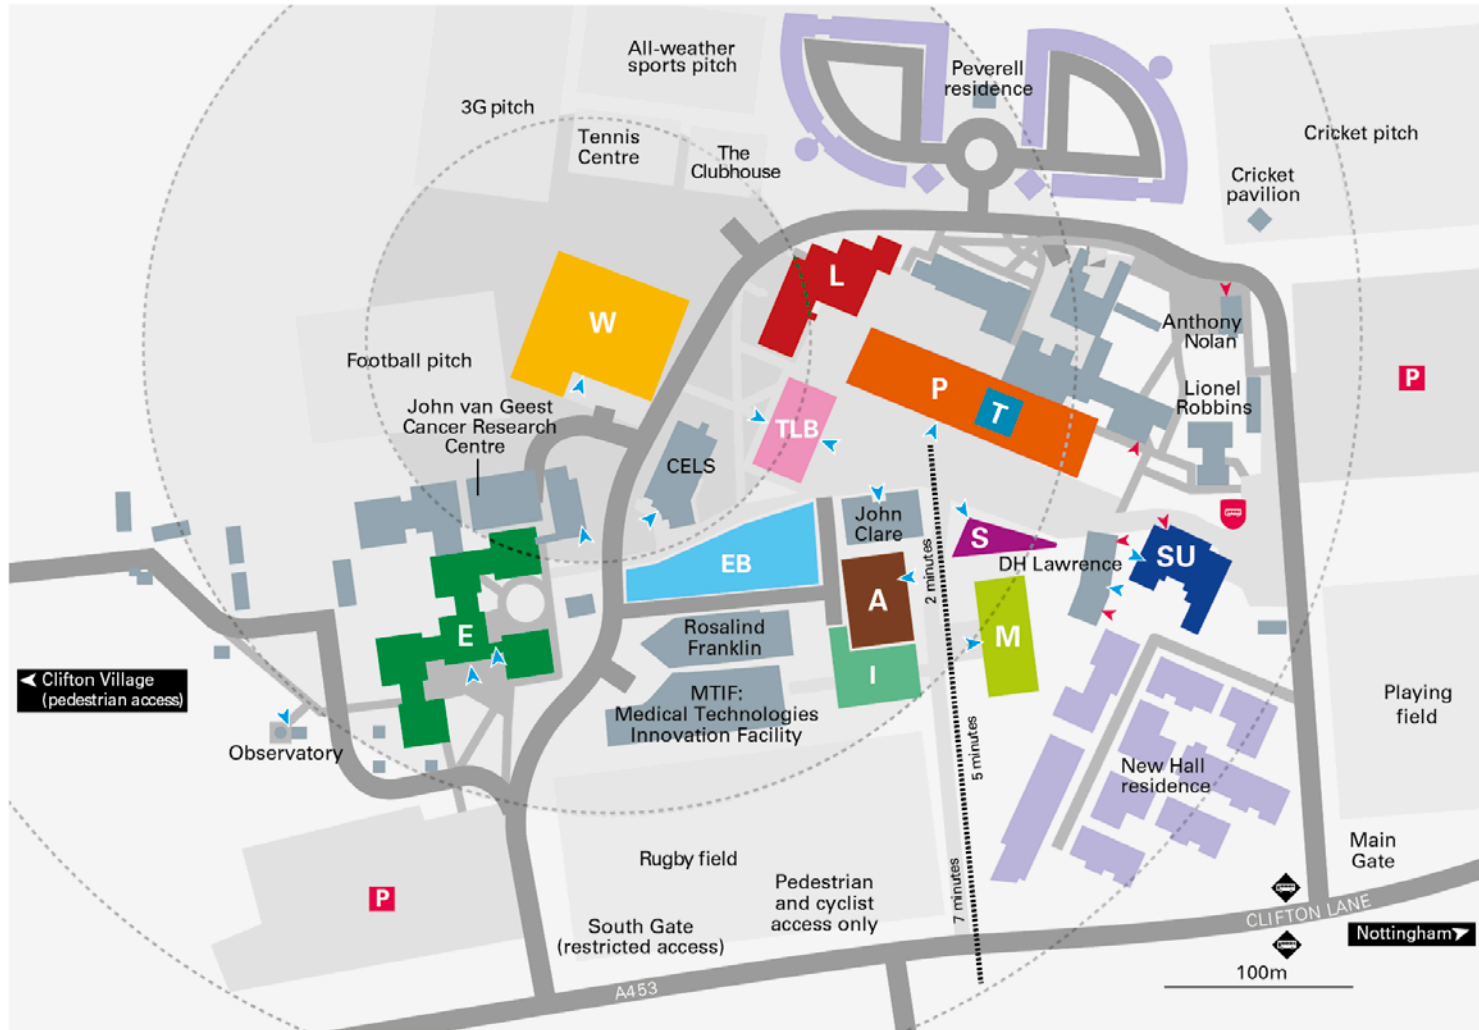

Clifton Campus map

- P** The Pavilion
- TLB** Teaching and Learning Building (TLB)
- T** Campus tours starting point
- W** Lee Westwood Sports Centre
- M** Mary Ann Evans building (MAE)
- I** Interdisciplinary Science and Technology Centre (ISTeC)
- EB** Engineering building
- L** Library
- S** Student Services Centre
- E** Erasmus Darwin building
- SU** NTSU
- A** Ada Byron King
- Entrance
- Entrance with wheelchair access
- University buildings
- Student residences
- Go2 Uni bus stop
- P** Car parks