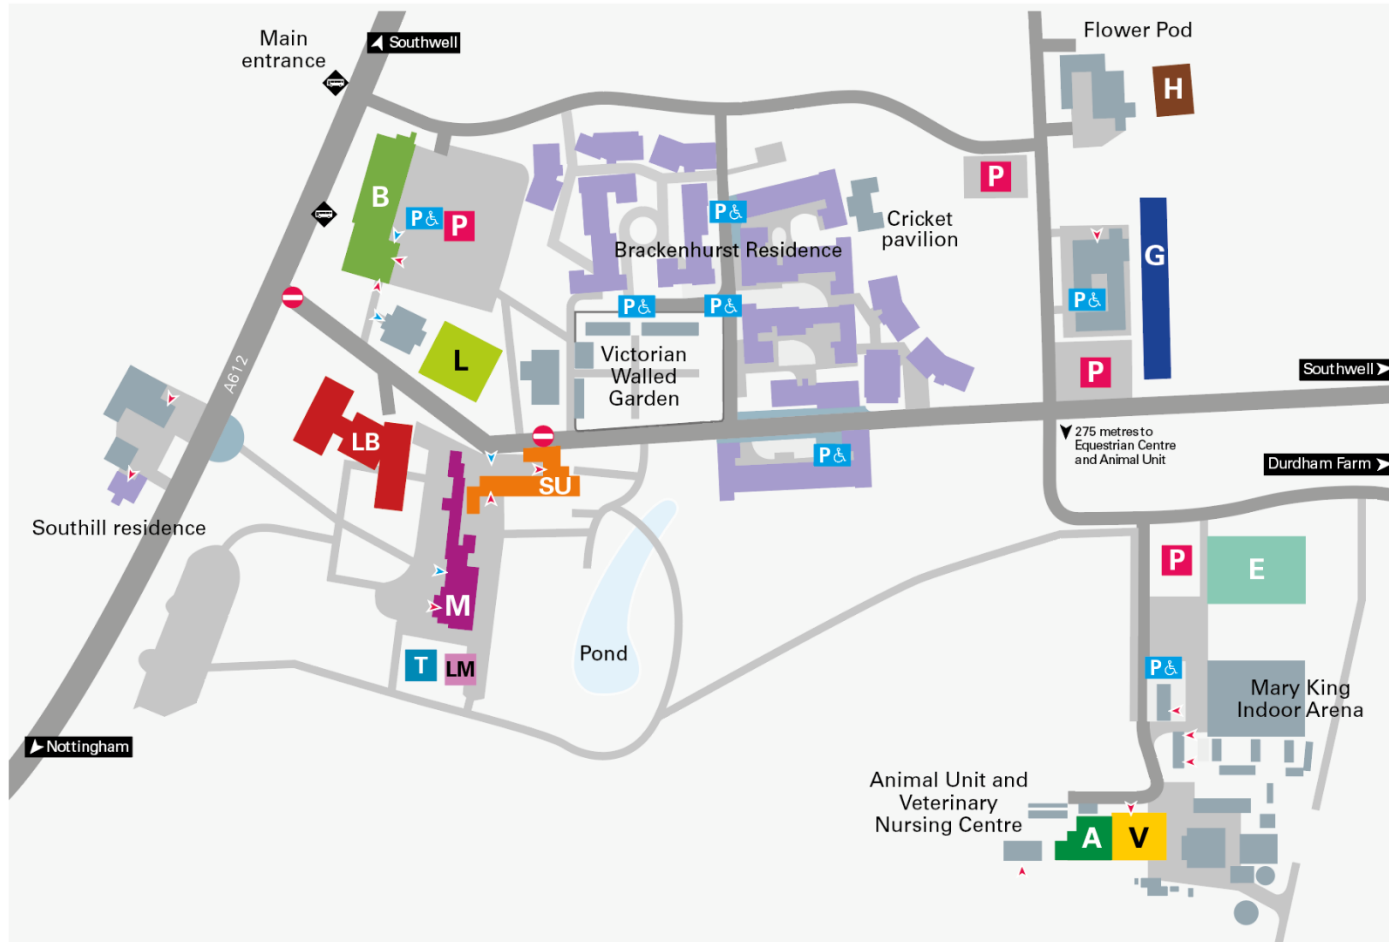

Brackenhurst Campus map

- B Bramley building
- SU NTSU
- M Main Hall
- L Library
- T Campus tours
- H Home Farm
- E Equestrian Centre
- V Vet Nursing Centre
- A Animal Unit
- LB Lyth building
- G Glasshouse / Polytunnels
- LM Main Hall Lawn Marquee
- Student residences
- University buildings
- ▶ Entrance
- ▶ Entrance with wheelchair access
- P Car parks
- Pedestrian walkway
- ◀ ▶ Bus stops
- ⊘ No entry

Open House – Undergraduate courses

Activity	Location
Accommodation – find out more	Main Hall Lawn Marquee (map ref. LM)
Admissions – application advice and guidance	Main Hall Lawn Marquee (map ref. LM)
Agriculture and Horticulture hub	Lecture theatre, Lyth building (map ref. LB)
Agriculture facility tour meeting point	Glasshouse and Polytunnels (map ref. G)
Animal facility tour meeting point	Animal Unit (map ref. A)
Animal Sciences hub	Mezzanine, Lyth building (map ref. LB)
College courses hub	Scale-up room, Lyth building (map ref. LB)
Conservation and Ecology hub	Lecture theatre, Lyth building (map ref. LB)
Employability – meet the team	Main Hall Lawn Marquee (map ref. LM)
Equine facility tour meeting point	Equestrian Centre (map ref. E)
Equine Sciences hub	Foyer, Lyth building (map ref. LB)
Food Lab drop-in	Bramley TL2, Bramley building (map ref. B)
Food Science and Production hub	Lecture theatre, Lyth building (map ref. LB)
Geography and Environmental Science hub	Geospatial lab, Lyth building (map ref. LB)
Horticulture facility tour meeting point	Glasshouse and Polytunnels (map ref. G)
Laboratory drop-in	Bramley TL7, Bramley building (map ref. B)
Library services – meet the team	Library (map ref. L)
NTU Sport – meet the team	Main Hall Lawn Marquee (map ref. LM)
Student Financial Support – meet the team	Student lounge, Bramley building (map ref. B)
Student Support Services – meet the team	Student lounge, Bramley building (map ref. B)
Veterinary Nursing hub and facility tour meeting point	Vet Nursing Centre (map ref. V)