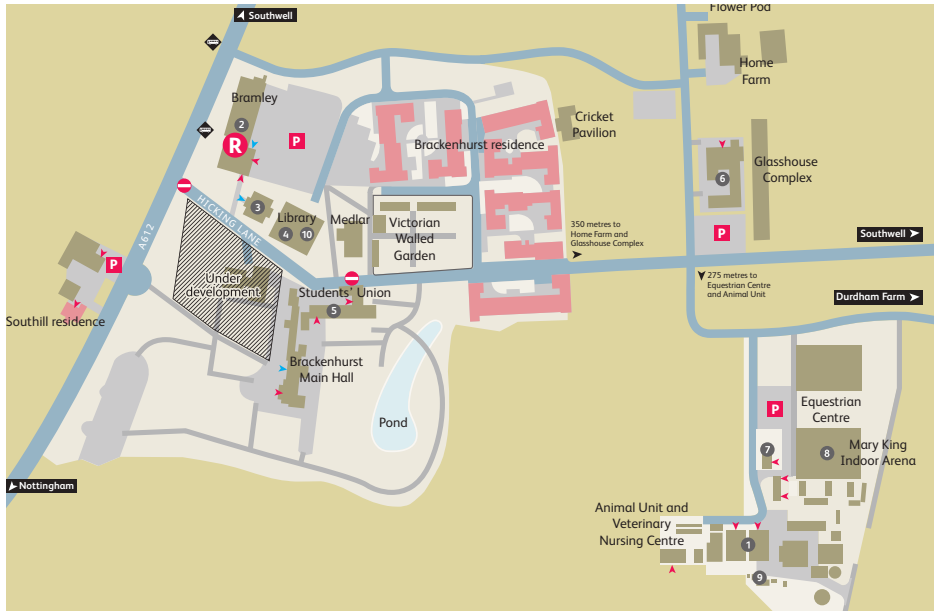

Brackenhurst Campus

Animal Unit and Veterinary Nursing Centre	1
Brackenhurst Farm House	9
Brackenhurst Schools Unit	6
Café	5
Employability Centre	2
Equine Office and Classroom	7
Library	4
Mary King Indoor Arena	8
Pippin Cottage	3
Reception and Bramley Teaching Block	2
Students' Union	5
Student Support Centre	10
Workshops	6
Security	3

Tel: 01115 848 5262

Pedestrian walkway	Student residences
Parking	University buildings
Entrance	Bus stops
Entrance with wheelchair access	No Entry from Term 2 (January 2018)
Main reception