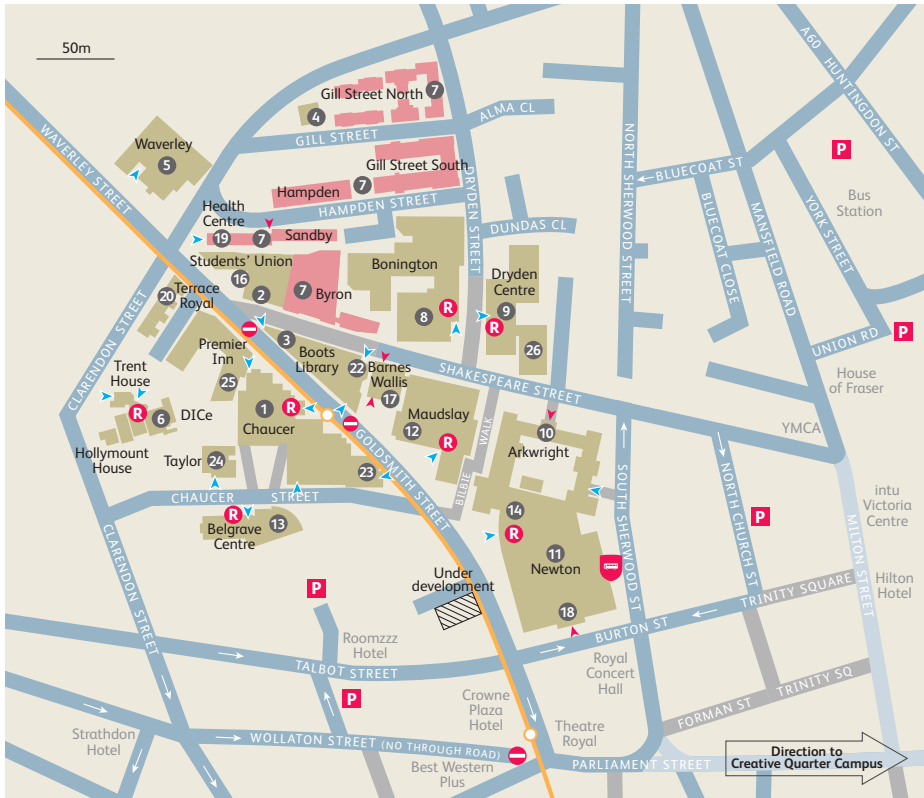

City Campus

50 Shakespeare Street.....	26
Academic Registry.....	9
Arkwright building.....	10
Barnes Wallis building.....	17
Belgrave Centre.....	13
Bonington building.....	8
Bonington Gallery.....	8
Bookshop.....	1
Boots Library.....	3
Business Innovation Team (BIT).....	1
Central Admissions.....	9
Central Court.....	14
Centre for Broadcasting & Journalism.....	23
Chaucer building.....	1
City Sports Centre.....	2
Coffee bars.....	1 8 14
Djanogly International Centre (DICE).....	6
Dryden Centre.....	9
Employability Centre.....	14
Finance Office.....	9
Global Lounge.....	1

Security..... 3
Tel: 0115 848 2468

Health Centre.....	19
Human Resources.....	9
International Development Office.....	9
IoD Business Centre.....	18
Maudslay building.....	12
Music Centre.....	25
Newton building.....	11
Nottingham Conference Centre.....	18
Nottingham Language Centre.....	6
Nottingham Trent International College (NTIC).....	13
Notts TV.....	23
Occupational Health and Wellbeing.....	4
Prayer Facilities.....	6
Print Shop.....	1

Safety Office.....	9
Shops.....	16
Sir Harry and Lady Djanogly Lecture Theatre.....	22
Student Accommodation Services.....	14
Student residences.....	7
Student Services Centre.....	14
Student Support Services.....	14
Students' Union.....	16
Taylor building.....	24
Terrace Royal.....	20
Trent Lets.....	1
The Hive.....	12
Waverley building.....	5

One-way street	Main reception
Pedestrian street	Student residences
Buses, taxis, cyclists and blue badge only	University buildings
Public car parks	Tram route and stops
Entrance	No entry
Entrance with wheelchair access	Go2 Uni bus stop