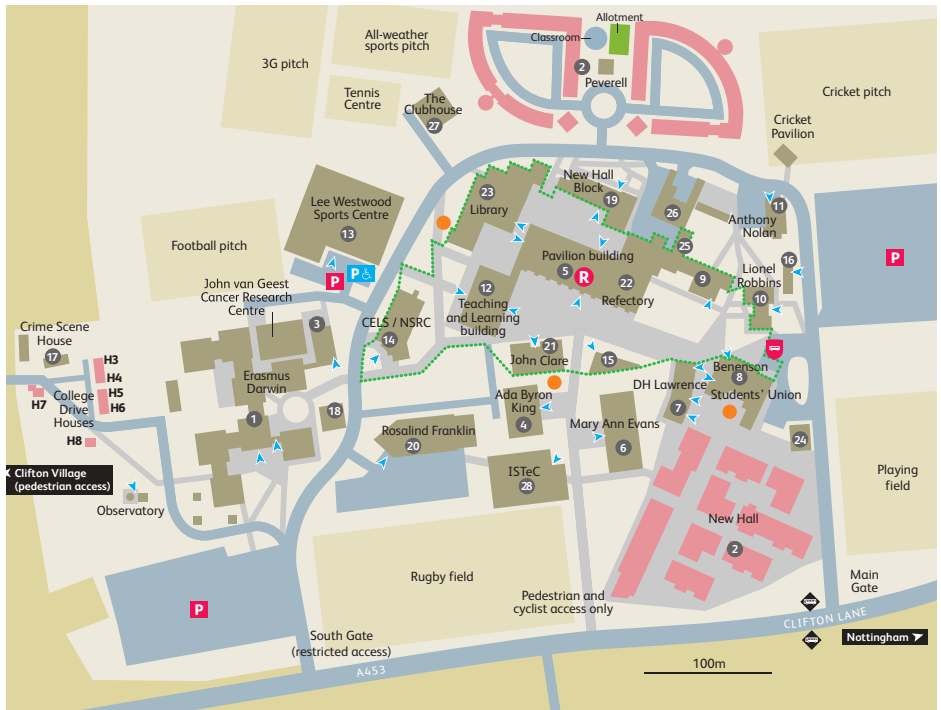

Clifton Campus

Ada Byron King building.....	4	Global Lounge.....	6	Natural Sciences Research Centre (NSRC).....	14
Anthony Nolan Trust Research Centre.....	11	Health Centre.....	9	New Hall Block.....	19
Benenson building.....	8	Imaging and Display Research Facility.....	18	Pavilion building.....	5
Bookshop.....	15	Interdisciplinary Science and Technology Centre.....	28	Print Shop.....	7
Catalysis and Nanoscience Laboratory.....	16	John Clare lecture theatres.....	21	Rosalind Franklin building.....	20
CELS building.....	14	Lecture theatres.....	12 14 19 21	Student residences.....	2
Coffee bars.....	5 8	Lee Westwood Sports Centre.....	13	Student Services Centre.....	9
Crime Scene Training Facility.....	17	Library.....	23	Students' Union.....	8
DH Lawrence.....	7	Lionel Robbins building.....	10	Supermarket.....	7
Employability team.....	5	Maintenance.....	26	Teaching and Learning Building.....	12
Erasmus Darwin building.....	1	Mary Ann Evans building.....	6	The Clubhouse.....	27
Finance Office.....	9	Natural Sciences Research Centre (NSRC).....	14	The Port bar and diner.....	8
Gatehouse.....	24			The Refectory.....	22
				Wellbeing Centre.....	25

Security..... 19
Tel: 0115 848 6600

One-way	Student residences
Pedestrian walkway	University buildings
Visitor parking	Bus stops
Disabled parking	No entry
Entrance with wheelchair access	Go2 Uni bus stop
Main reception	Designated smoking area
Green Zone – This is a smoke-free and traffic-free area