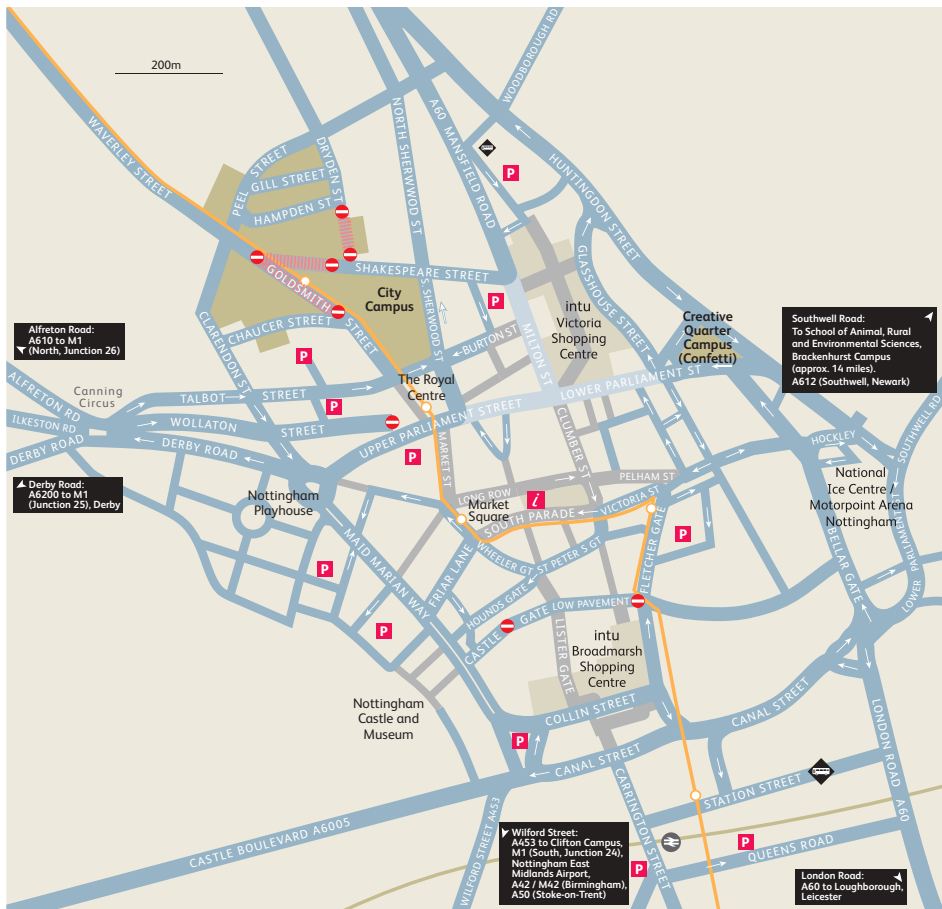

City centre

- One-way street
- Pedestrian street
- Buses, taxis, cyclists and blue badge only
- General parking
- University buildings
- Bus station
- Railway station
- No entry
- Tram route and stops
- City Information Point