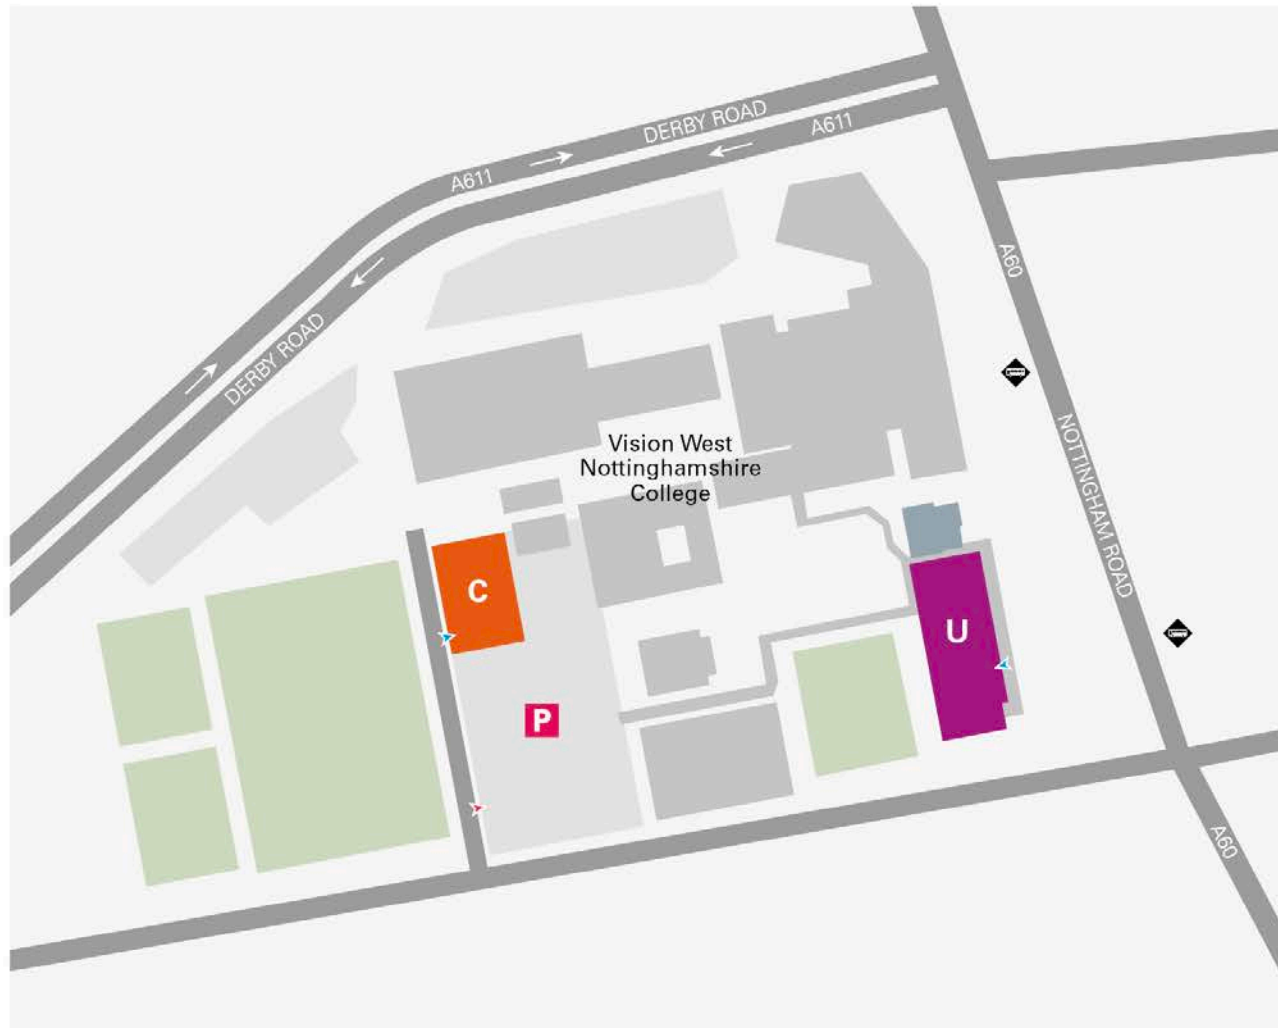

Nottingham Trent University

Mansfield site map

- U** University Centre
- C** Centre for Health and Allied Professions
- University buildings
- Entrance
- Entrance with wheelchair access
- P** Car parks
- Pedestrian walkway
- Bus stops

Open House – what's on

Activity	Location
Admissions – application advice and guidance	Library, second floor, University Centre (map ref. U)
Ambulance Technician Practice hub	HAP002, Centre for Health and Allied Professions (map ref. C)
Business hub	Ground floor lecture theatre, University Centre (map ref. U)
Criminal Justice hub	UC115, University Centre (map ref. U)
Education hub	UC106, University Centre (map ref. U)
Employability – meet the team	Library, second floor, University Centre (map ref. U)
Library services – meet the team	Library, second floor, University Centre (map ref. U)
Mansfield site tour – available on request	University Centre (map ref. U)
Nursing (Adult) and Nursing (Mental Health) hub and facility tour meeting point	HAP003, Centre for Health and Allied Professions (map ref. C)
Sport and Exercise Science hub	Sport Lab, UC103, University Centre (map ref. U)
Student Financial Support – meet the team	Library, second floor, University Centre (map ref. U)
Student Support Services – meet the team	Library, second floor, University Centre (map ref. U)
Working with Children, Young People and Families hub	UC108, University Centre (map ref. U)

Things to do

Get to know NTU in Mansfield

You're visiting our Mansfield site, where your course of interest is taught. When you arrive, make your way to the University Centre (map ref. **U**) and we'll show you around our Mansfield site, which will take about 15 minutes.

Get to know your course

You can speak to academic staff and find more information on what it's like to study your course at NTU in Mansfield. See the table above for the location of your subject hub and opportunities to view course facilities.