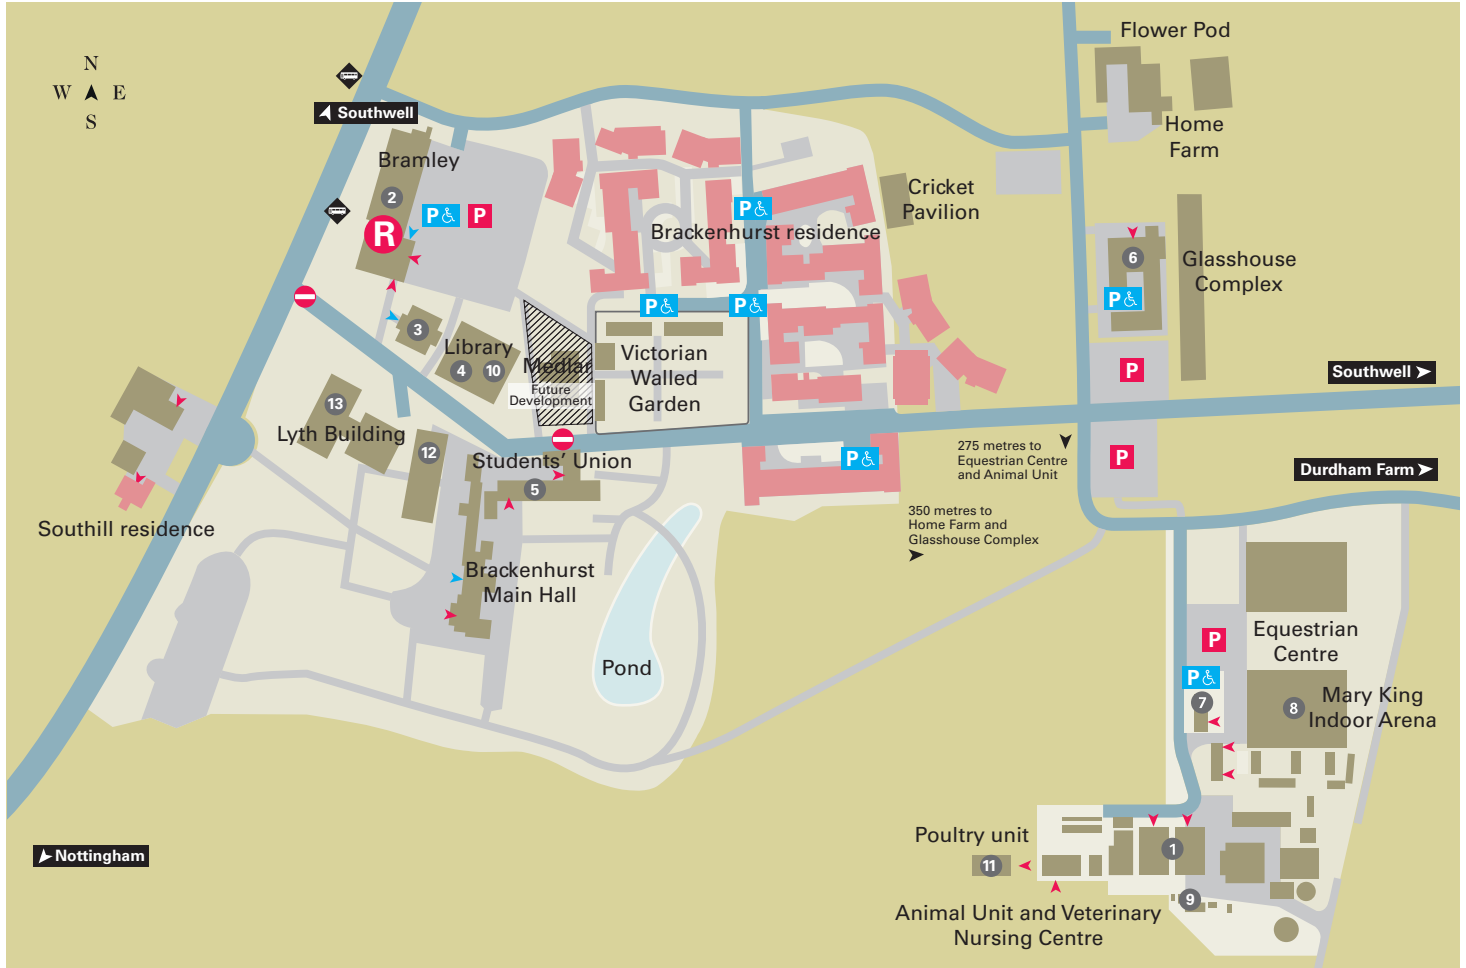

Brackenhurst Campus

- Animal Unit and Veterinary Nursing Centre... 1
- Brackenhurst Farm House 9
- Brackenhurst Schools Unit 6
- Café 5
- Employability Centre 2
- Equine Office and Classroom 7
- Library 4
- Lyth Building 13
- Lyth Building - Teaching Block 12
- Mary King Indoor Arena 8
- Pippin Cottage 3
- Reception and teaching block 2
- Students' Union 5
- Student Support Centre 10
- Workshops 6
- Poultry Unit 11

Security 3
Tel: 0115 848 5262

-  Pedestrian walkway
-  Parking
-  Entrance
-  Entrance with wheelchair access
-  Main reception
-  Student residences
-  University buildings
-  Bus stops
-  No Entry

While the University has made every effort to ensure the accuracy of information contained in this leaflet, it reserves the right to make any appropriate modifications without prior notice.