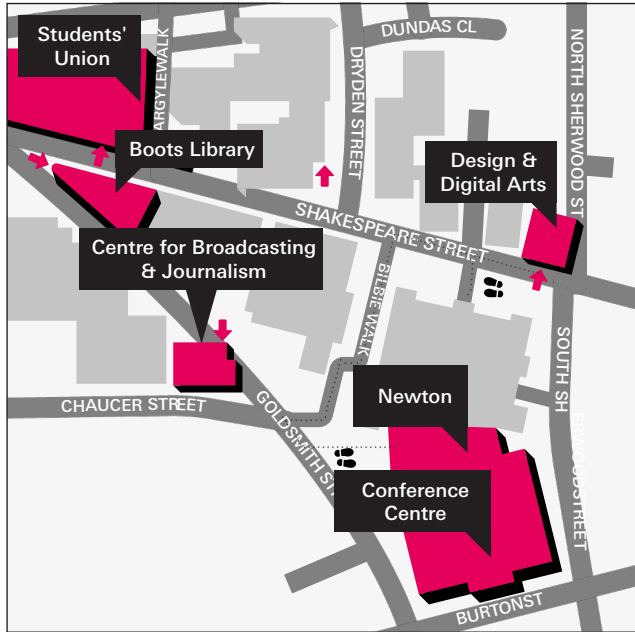

Event closes

Maps

City Campus map

Newton building, City Campus

Level 2

Getting to:

Boots Library, Centre for Broadcasting & Journalism, Design & Digital Arts, Newton – Conference Centre, Students' Union

Take a break.
Need time to think? Take a seat on Level 2 and help yourself to free refreshments.