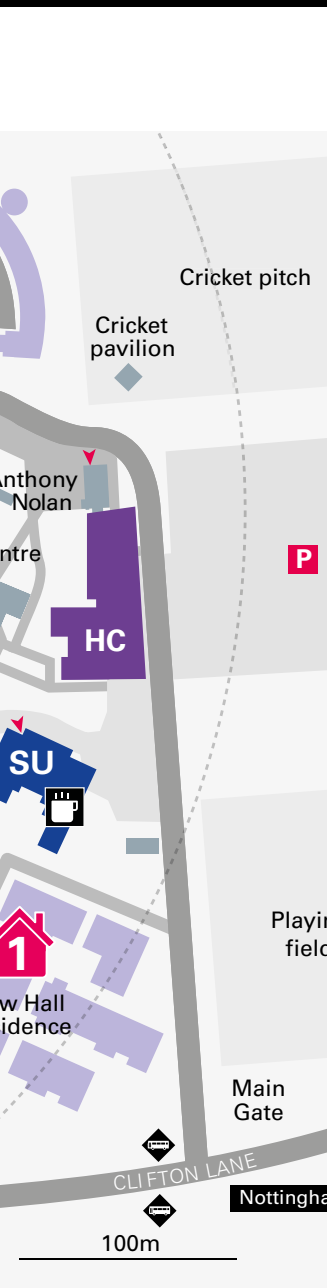

Use this map to make your way around our Clifton Campus and to find the location of your subject talk and hub. You can also see accommodation open for viewing.

KEY

-  Check-in
-  Information point
-  The Pavilion
-  Teaching and Learning Building (TLB)
-  The Plaza
-  Clifton Sports Hub
-  Mary Ann Evans (MAE)
-  Interdisciplinary Science and Technology Centre (ISTeC)
-  Engineering Building
-  Library
-  Erasmus Darwin
-  NTSU
-  Ada Byron King
-  Centre for Effective Learning in Science (CELS)
-  John Clare
-  Rosalind Franklin
-  Health and Allied Professions Centre
-  Global Lounge
-  Campus tours
-  Sport Science tour meeting place
-  **Open:** New Hall accommodation
-  **Open:** Peverell accommodation
-  Entrance
-  Entrance with wheelchair access
-  University buildings
-  Student residences
-  Car parks
-  Food / Drink
-  NCT Number 1 bus
-  Multi-faith prayer room