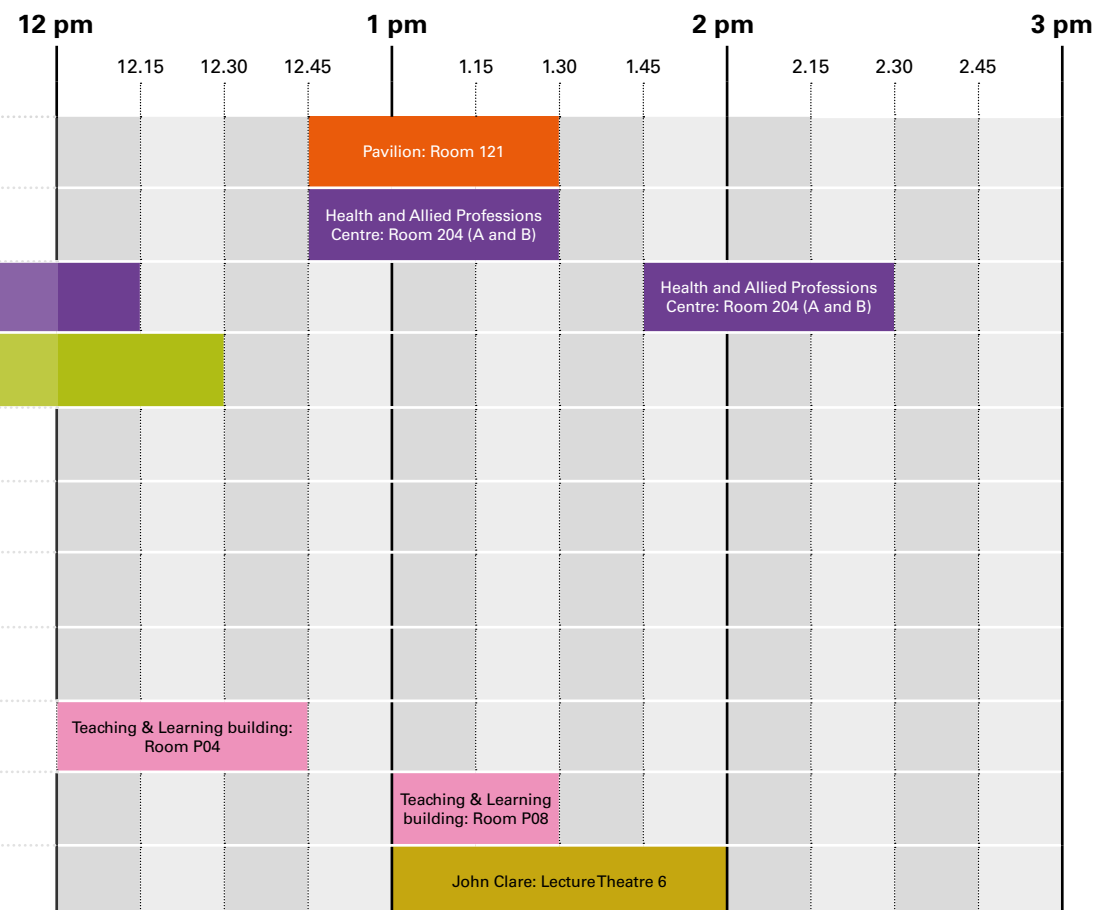

Take a closer look

Missed something? Head to explore.ntu.ac.uk to find out more about our courses and take a virtual tour of our campuses and accommodation from the comfort of your home.