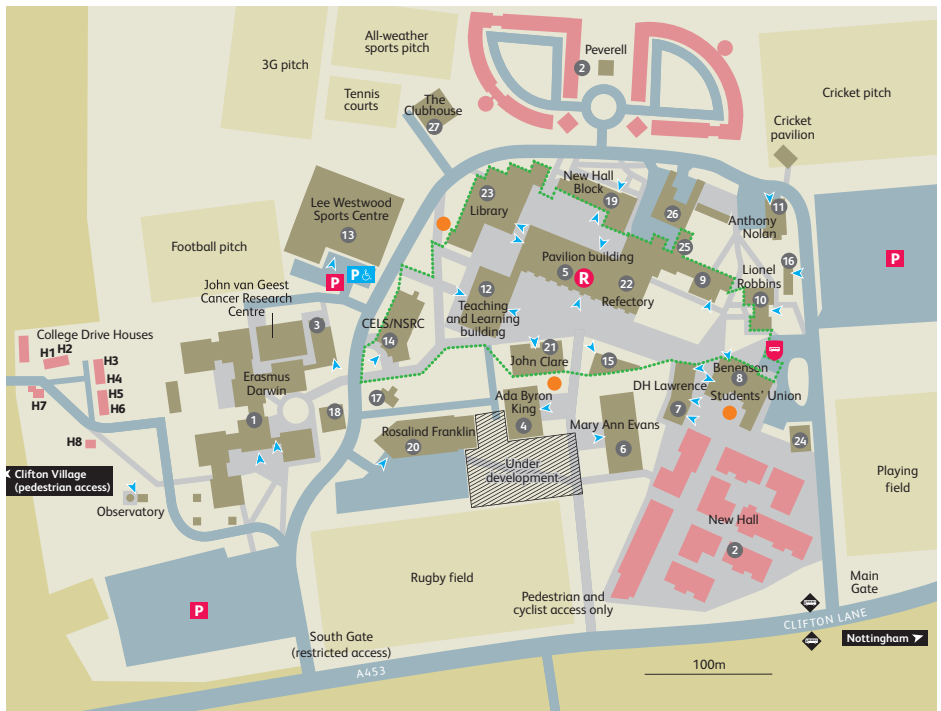

Clifton Campus

Ada Byron King building.....	4	Global Lounge.....	6	New Hall Block.....	19
Anthony Nolan Trust Research Centre.....	11	Health Centre.....	9	Pavilion building.....	5
Bookshop.....	8	Imaging and Display Research Facility.....	18	Print Shop.....	7
Bookshop.....	15	Interdisciplinary Biomedical Research Centre.....	3	Rosalind Franklin building (Superlab).....	20
Catalysis and Nanoscience Laboratory.....	16	John Clare lecture theatres.....	21	Student Accommodation.....	2
CELS building.....	14	Lecture theatres.....	12 14 19 21	Student Services Centre.....	9
Coffee Bars.....	5 8	Lee Westwood Sports Centre.....	13	Students' Union.....	8
Crime Scene Training Facility.....	17	Library.....	23	Supermarket.....	7
DH Lawrence.....	7	Lionel Robbins building.....	10	Teaching and Learning building.....	12
Employability Team.....	5	Maintenance.....	26	The Clubhouse.....	27
Erasmus Darwin building.....	1	Mary Ann Evans building.....	6	The Point bar and diner.....	8
Finance Office.....	9	Natural Sciences Research Centre (NSRC).....	14	The Refectory.....	22
Gatehouse.....	24	New Hall Block.....	19	Wellbeing Centre.....	25

Security.....19
Tel: 0115 848 6600

One-way	Student residences
Pedestrian walkway	University buildings
Visitor parking	Bus stops
Disabled parking	No entry
Entrance with wheelchair access	Go2 Uni bus stop
Main reception	Designated smoking area
Green Zone - This is a smoke-free and traffic-free area