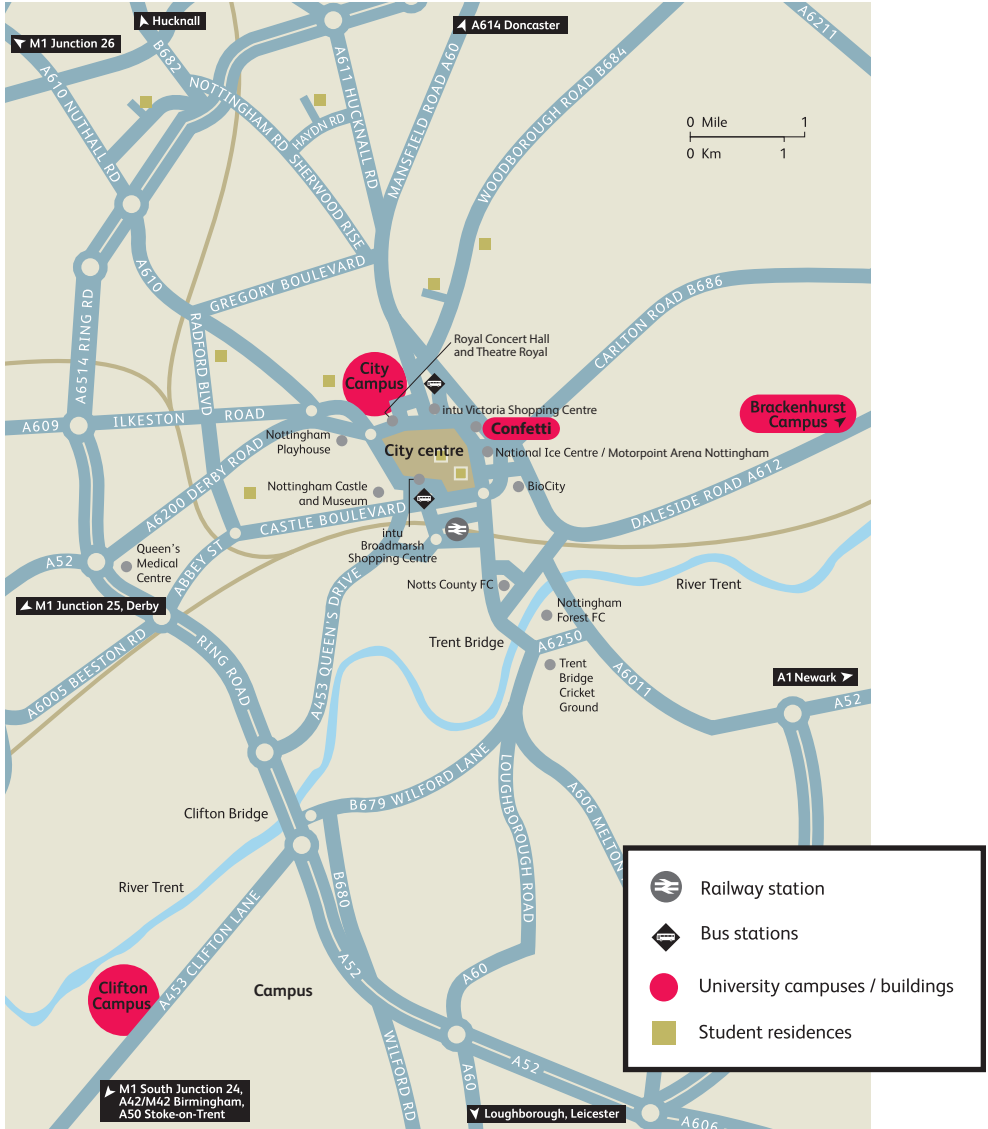

Essential information: Transport between campuses

Nottingham Trent University is made up of three different campuses:

- City Campus (located in Nottingham city centre)
- Clifton Campus (located four miles south of the city centre)
- Brackenhurst Campus (located 13 miles north east of the city centre, near Southwell)