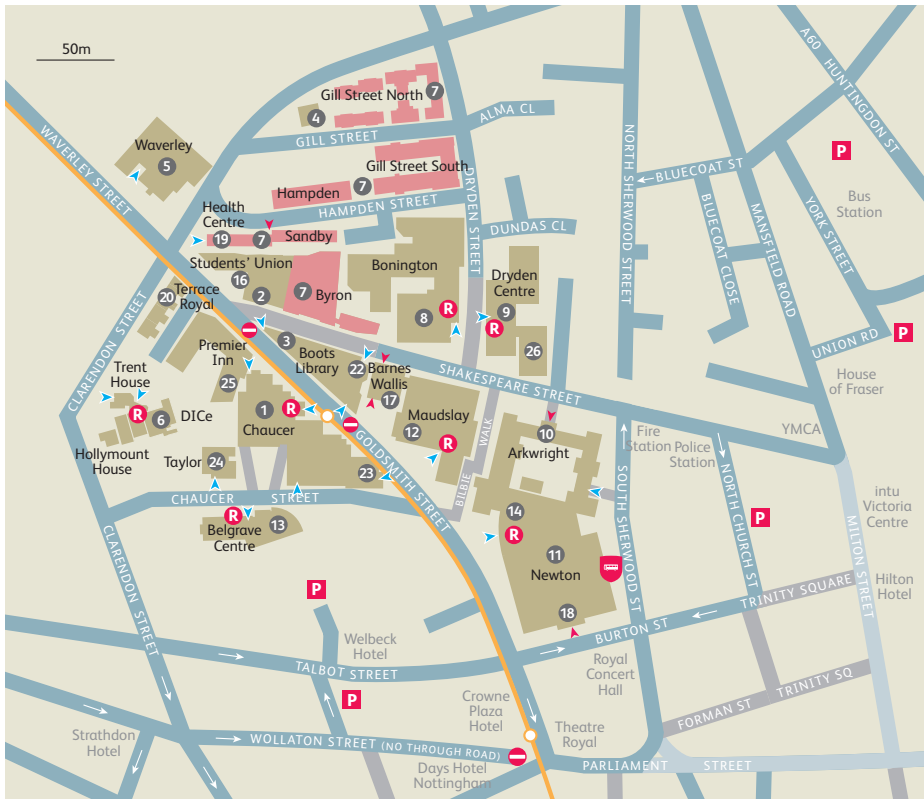

City Campus

50 Shakespeare Street.....	26
Academic Registry.....	9
Arkwright building.....	10
Barnes Wallis building.....	17
Belgrave Centre.....	13
Bonington.....	8
Bonington Gallery.....	8
Bookshop.....	1
Boots Library.....	3
Business Innovation Team (BIT).....	1
Central Admissions.....	9
Central Court.....	14
Centre for Broadcasting & Journalism.....	23
Chaucer building.....	1
Chaucer Pin.....	23
City Sports Centre.....	2
Coffee Bars.....	1 8 14
Djanogly International Centre (DICE).....	6
Dryden Centre.....	9
Employability Centre.....	14
Finance Office.....	9

Security..... 3
Tel 0115 848 2468

Global Lounge.....	1
Health Centre.....	19
Human Resources.....	9
International Development Office.....	9
IoD Business Centre.....	18
Maudslay building.....	12
Music Centre.....	25
Newton building.....	11
Nottingham Conference Centre.....	18
Nottingham Language Centre.....	6
Nottingham Trent International College (NTIC).....	13
Notts TV.....	23
Occupational Health and Well-being.....	4
Prayer Facilities.....	6

Print Shop.....	1
Safety Office.....	9
Shops.....	8 16
Sir Harry and Lady Djanogly Lecture Theatre.....	22
Student Accommodation.....	7
Student Accommodation Services.....	14
Student Services Centre.....	14
Student Support Services.....	14
Students' Union.....	16
Taylor building.....	24
Terrace Royal.....	20
Trent Lets.....	1
The Hive.....	12
Waverley building.....	5

One-way street	Main reception
Pedestrian street	Student residences
Buses, taxis, cyclists and blue badge only	University buildings
Public car parks	Tram route and stops
Entrance	No entry
Entrance with wheelchair access	Go2 Uni bus stop