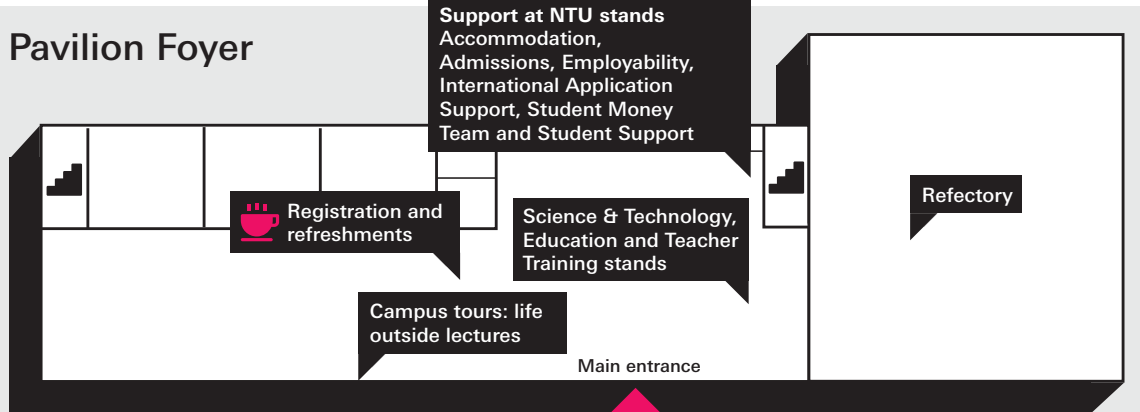

Maps

Pavilion building, Clifton Campus