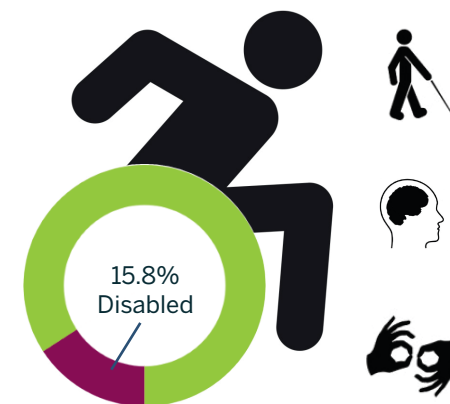

# Nottingham Trent University Student Equality Data 2018-19

NTU is committed to striving for equality, valuing diversity, and promoting inclusion. The University benefits greatly from the rich diversity of our student population.

In this infographic we take a look at some of the equality characteristics of our Undergraduate, Postgraduate Taught, and Postgraduate Research students.

**Residency**

\* 0.1% unknown

**Ethnicity**

**Disability**