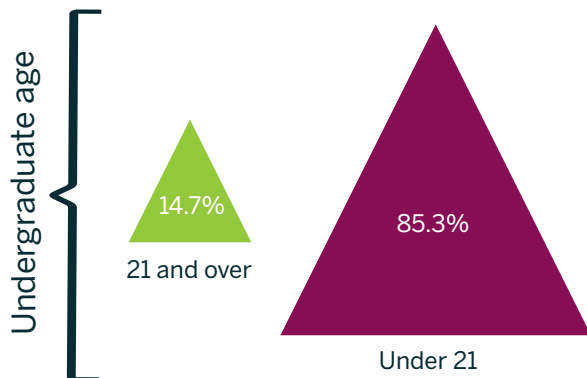

Nottingham Trent University Student Equality Data 2018-19

NTU is committed to striving for equality, valuing diversity, and promoting inclusion. The University benefits greatly from the rich diversity of our student population.

In this infographic we take a look at some of the equality characteristics of our Undergraduate, Postgraduate Taught, and Postgraduate Research students.