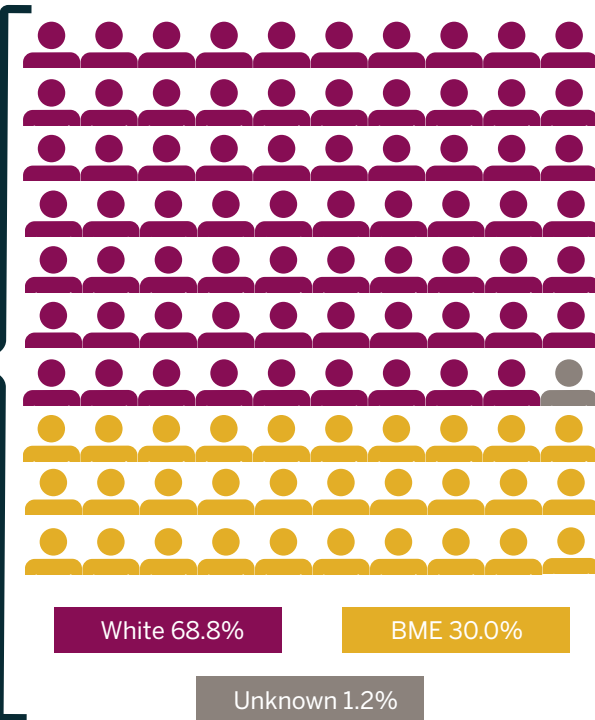

# Nottingham Trent University Student Equality Data 2018-19

NTU is committed to striving for equality, valuing diversity, and promoting inclusion. The University benefits greatly from the rich diversity of our student population.

In this infographic we take a look at some of the equality characteristics of our Undergraduate, Postgraduate Taught, and Postgraduate Research students.

**Residency**

\* 0.1% unknown

**Ethnicity**

**Disability**